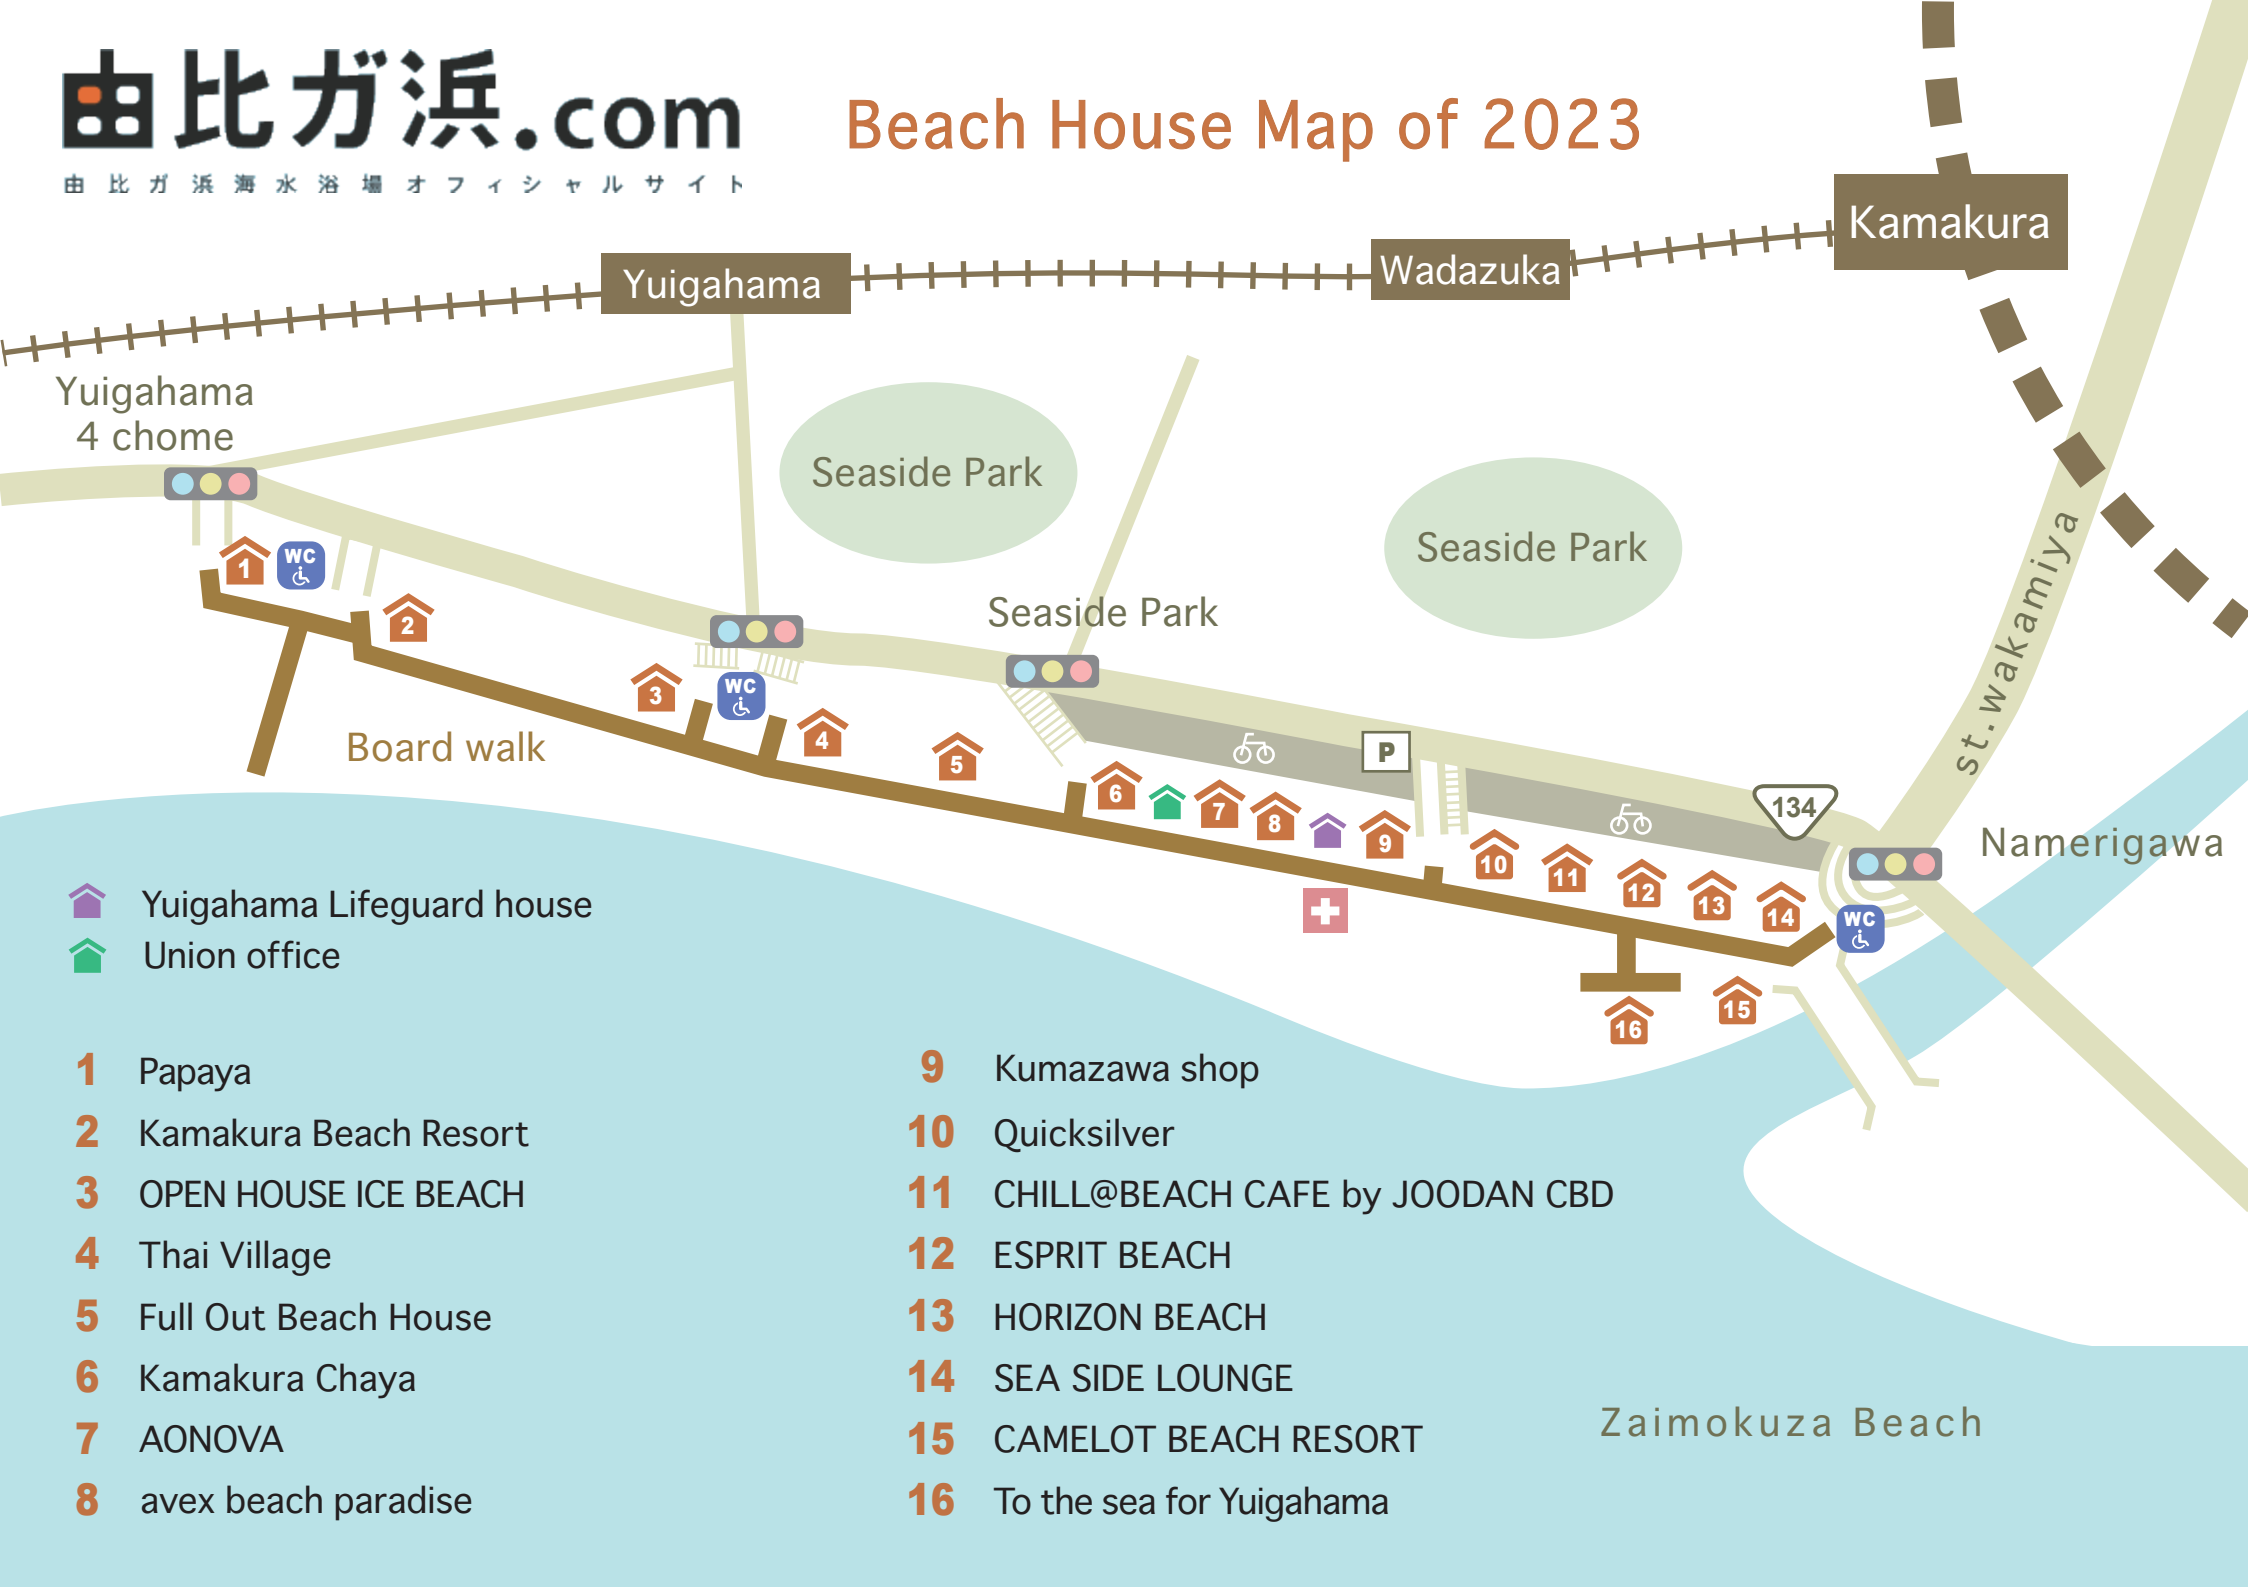

## Beach House Map of 2023

- Yuigahama Lifeguard house
- Union office

- |                                |  |
|--------------------------------|--|
| <b>1</b> Papaya                | <b>9</b> Kumazawa shop                   |
| <b>2</b> Kamakura Beach Resort | <b>10</b> Quicksilver                    |
| <b>3</b> OPEN HOUSE ICE BEACH  | <b>11</b> CHILL@BEACH CAFE by JOODAN CBD |
| <b>4</b> Thai Village          | <b>12</b> ESPRIT BEACH                   |
| <b>5</b> Full Out Beach House  | <b>13</b> HORIZON BEACH                  |
| <b>6</b> Kamakura Chaya        | <b>14</b> SEA SIDE LOUNGE                |
| <b>7</b> AONOVA                | <b>15</b> CAMELOT BEACH RESORT           |
| <b>8</b> avex beach paradise   | <b>16</b> To the sea for Yuigahama       |

Zaimokuza Beach